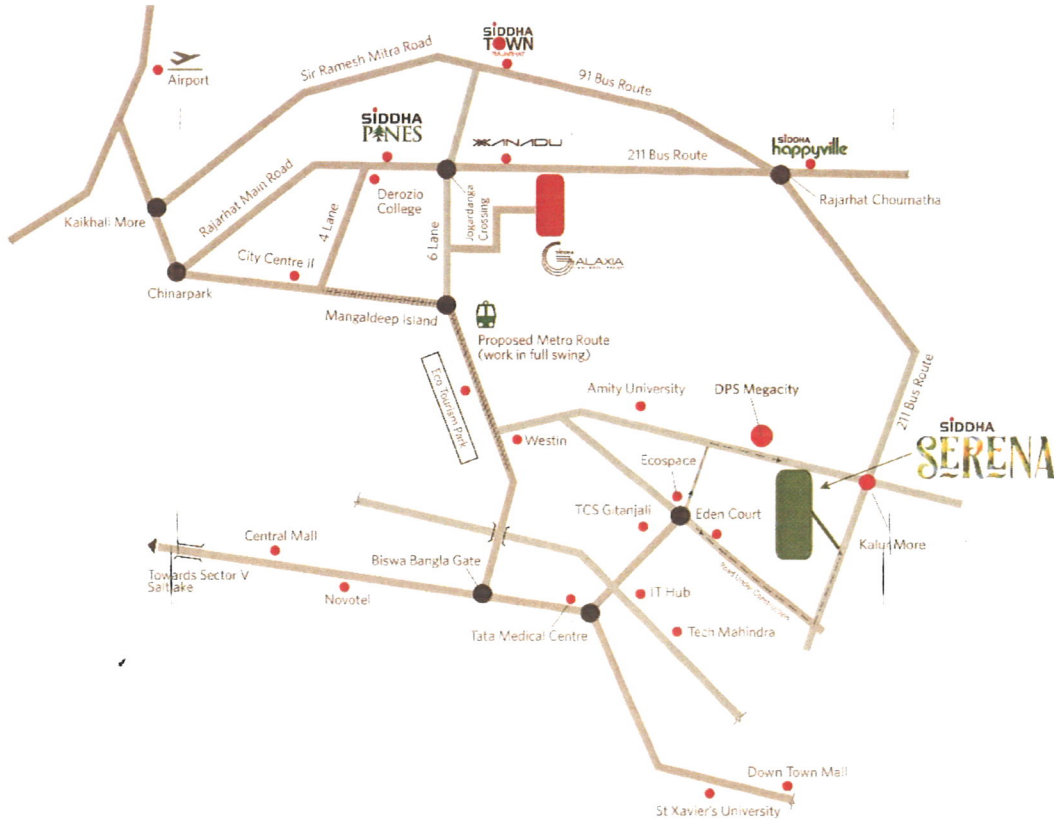

TO WHOM IT MAY CONCERN

Location plan of proposed project "Siddha Serena Phase - II" situated at Village - Kalikapur, Post Office - Kashinathpur, Police Station - Rajarhat, Rajarhat North 24 Parganas Pin: 700135, is shown below:

Latitude: 22°35'6.95"N
Longitude: 88°30'16.50"E

For M/s Siddha Real Estate Development Private Limited
Siddha Real Estate Development Private Limited

Sanjay Kumar Bothra

Authorised Signatory

Sanjay Kumar Bothra
Authorized Signatory